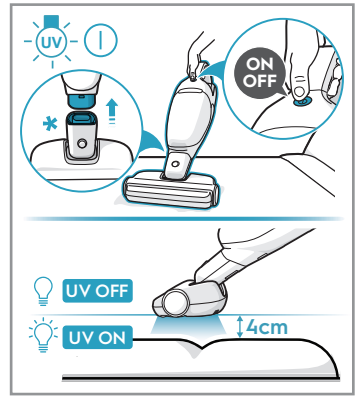

www.electrolux.com

** KSC-18W-350050HE

⚠ Please handle battery pack installation with care. The new battery pack must come from Electrolux or an authorized service center.