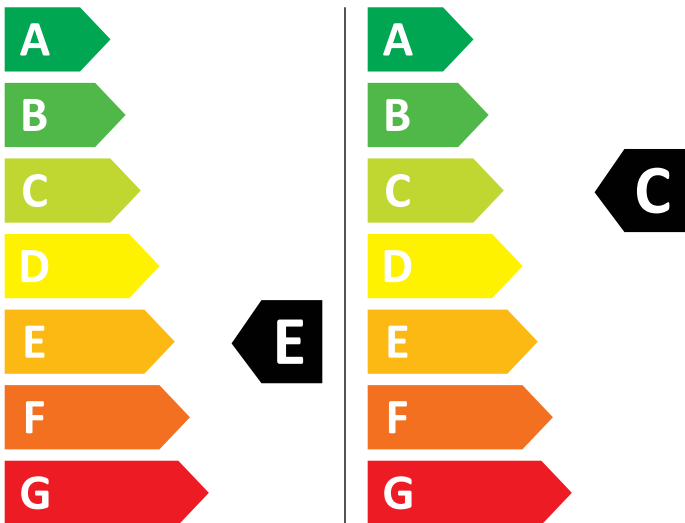

ENERG

Electrolux

EW7W369S 914600707

376 kWh/100

65 kWh/100

6,0 kg

9,0 kg

70 L