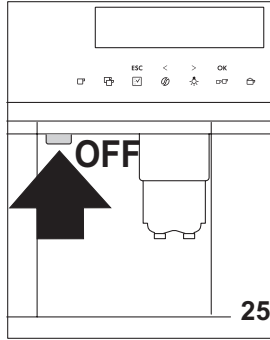

▶ KKK884500
KKE884500

USER MANUAL

A

B

C

COFFEE

CAPPUCCINO

TEA