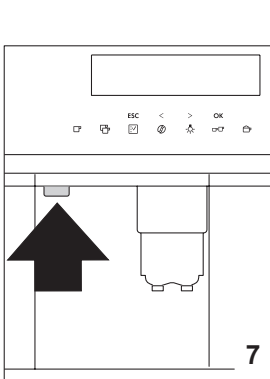

▶ KKK884500
KKE884500

USER MANUAL

A

B

C

COFFEE

CAPPUCCINO

TEA