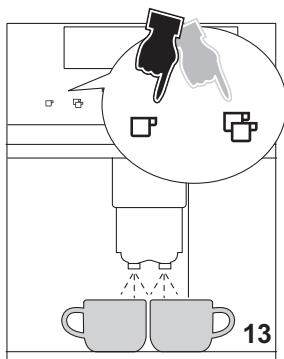

▶ KKK884500
KKE884500

USER MANUAL

A

B

C

COFFEE

CAPPUCCINO

TEA