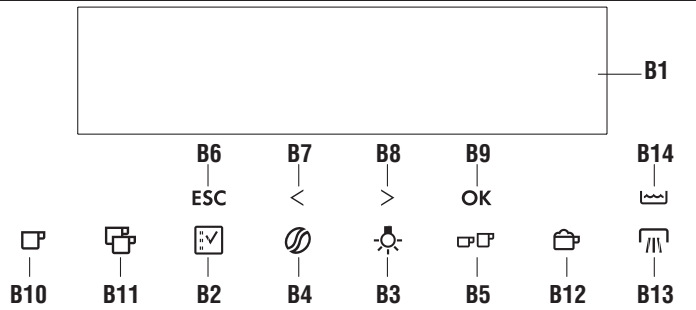

▶ KKK884500
KKE884500

USER MANUAL

A

B

C

COFFEE

CAPPUCCINO

TEA