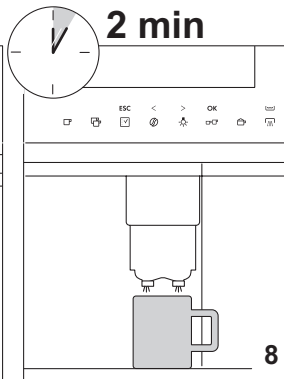

▶ KKK884500
KKE884500

USER MANUAL

A

B

C

COFFEE

CAPPUCCINO

TEA