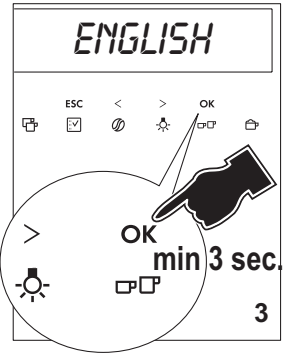

▶ KKK884500
KKE884500

USER MANUAL

A

B

C

COFFEE

CAPPUCCINO

TEA